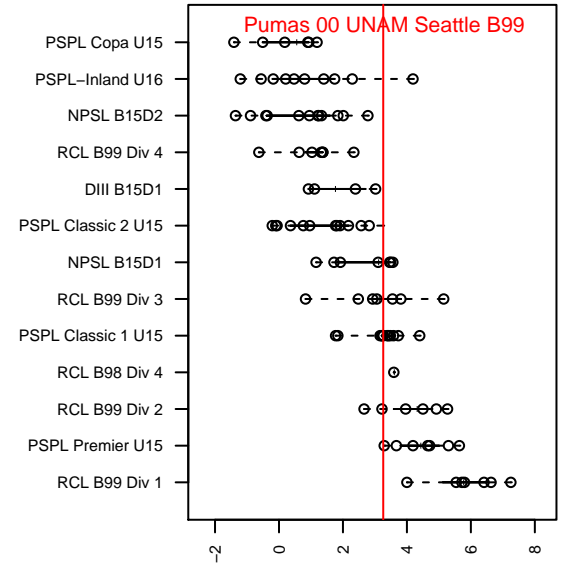

**attack and defense rating
relative to others at age
and all opponents in last 13 months**